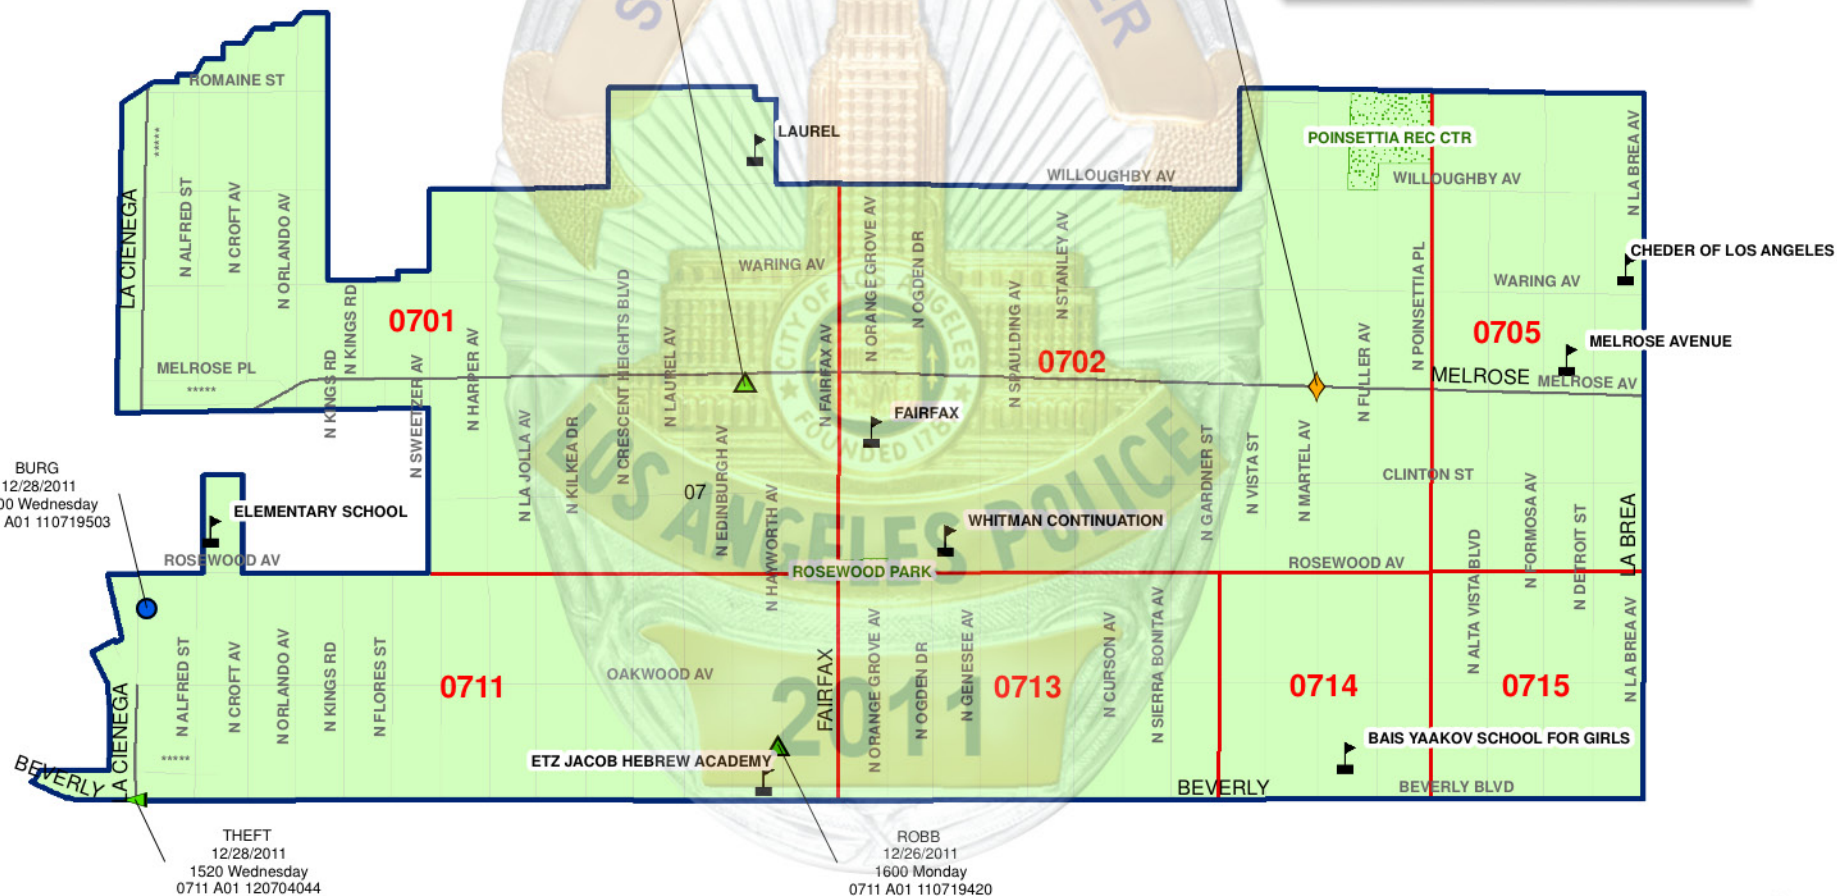

Wilshire Area - BASIC CAR 7A1

12/25/11 - 12/31/11

Legend

Crime Data (5)

- ▲ ROBB PM1 (2)
- BURG PM2 (1)
- ◆ BTFV AM2 (1)
- ▲ THEFT PM1 (1)
- Schools

ROBB
12/29/2011
1530 Thursday
0701 A01 110719540

BTFV
12/26/2011
0830 Monday
0702 A01 110719444

Watch 2 = AM2/PM1 = 0600 to 1759 Watch 3 = PM2/AM1 = 1800 to 0559
 AM2 = 0600 to 1159 PM1 = 1200 to 1759 AM1 = 0000 to 0559 PM2 = 1800 to 2359

Map prepared by Wilshire Area Crime Analysis Detail on 01/03/12.